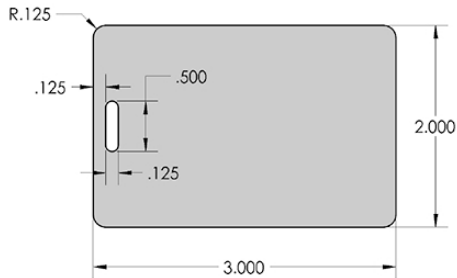

### #34 TAG HOLE & SLOT OPTIONS

*Hole Code 000: No Holes*

*Hole Code 112: (1) .125"  $\phi$  Hole*

*Hole Code 212: (2) .125"  $\phi$  Holes*

*Hole Code HLG: (1) .125" x .500" Luggage Slot*

*Hole Code 1LG: (1) .125" x .500" Slot*

*Hole Code 2LG: (2) .125" x .500" Slots*