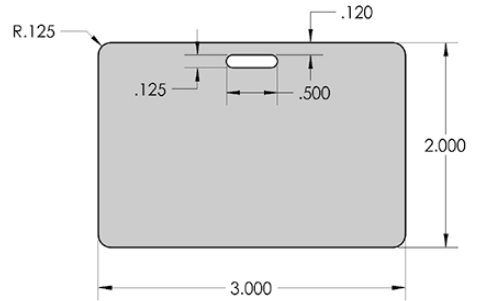

### #34 TAG HOLE & SLOT OPTIONS

*Hole Code 000: No Holes*

*Hole Code 112: (1) .125"  $\phi$  Hole*

*Hole Code 212: (2) .125"  $\phi$  Holes*

*Hole Code HLG: (1) .125" x .500" Luggage Slot*

*Hole Code 1LG: (1) .125" x .500" Slot*

*Hole Code 2LG: (2) .125" x .500" Slots*