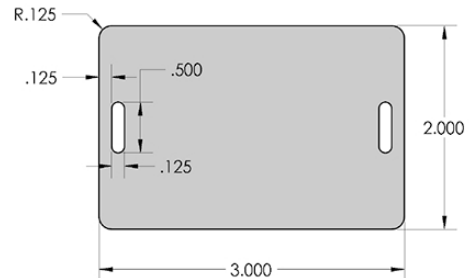

### #34 TAG HOLE & SLOT OPTIONS

*Hole Code 000: No Holes*

*Hole Code 112: (1) .125"  $\phi$  Hole*

*Hole Code 212: (2) .125"  $\phi$  Holes*

*Hole Code HLG: (1) .125" x .500" Luggage Slot*

*Hole Code 1LG: (1) .125" x .500" Slot*

*Hole Code 2LG: (2) .125" x .500" Slots*