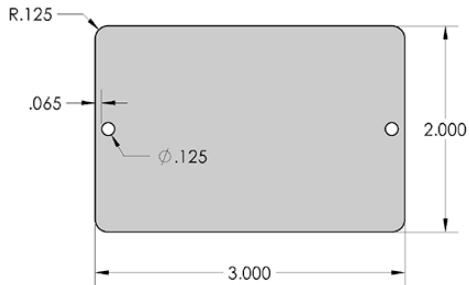

### #34 TAG HOLE & SLOT OPTIONS

*Hole Code 000: No Holes*

*Hole Code 112: (1) .125"  $\phi$  Hole*

*Hole Code 212: (2) .125"  $\phi$  Holes*

*Hole Code HLG: (1) .125" x .500" Luggage Slot*

*Hole Code 1LG: (1) .125" x .500" Slot*

*Hole Code 2LG: (2) .125" x .500" Slots*