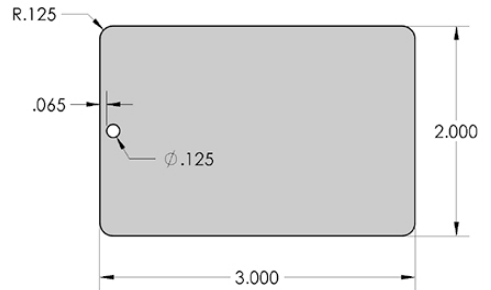

### #34 TAG HOLE & SLOT OPTIONS

*Hole Code 000: No Holes*

*Hole Code 112: (1) .125"  $\phi$  Hole*

*Hole Code 212: (2) .125"  $\phi$  Holes*

*Hole Code HLG: (1) .125" x .500" Luggage Slot*

*Hole Code 1LG: (1) .125" x .500" Slot*

*Hole Code 2LG: (2) .125" x .500" Slots*